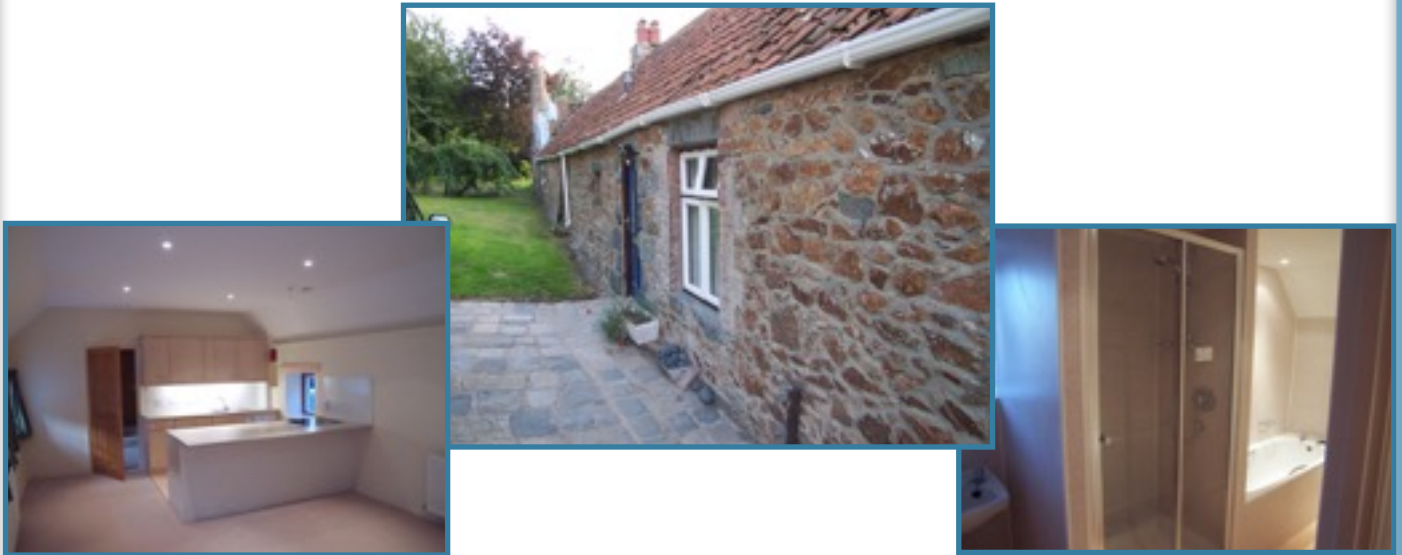

nick brett property

To Let

The Wing, La Vielle Sous L'Eglise St Saviours

- Wing of farmhouse in truly rural surroundings
- Modern kitchen with oven/hob, dishwasher, fridge, freezer, washer/dryer, breakfast bar
- Sitting room
- Entrance hall/study
- Double bedroom with fitted 'robes', etc
- Bathroom with bath, walk-in shower, w.c. and basin
- Parking for one car and small garden
- Not suitable for pets or children
- Available end of September
- £1,250 per calendar month inclusive of heating, hot water, electricity, water, gardening, cesspit emptying and rates